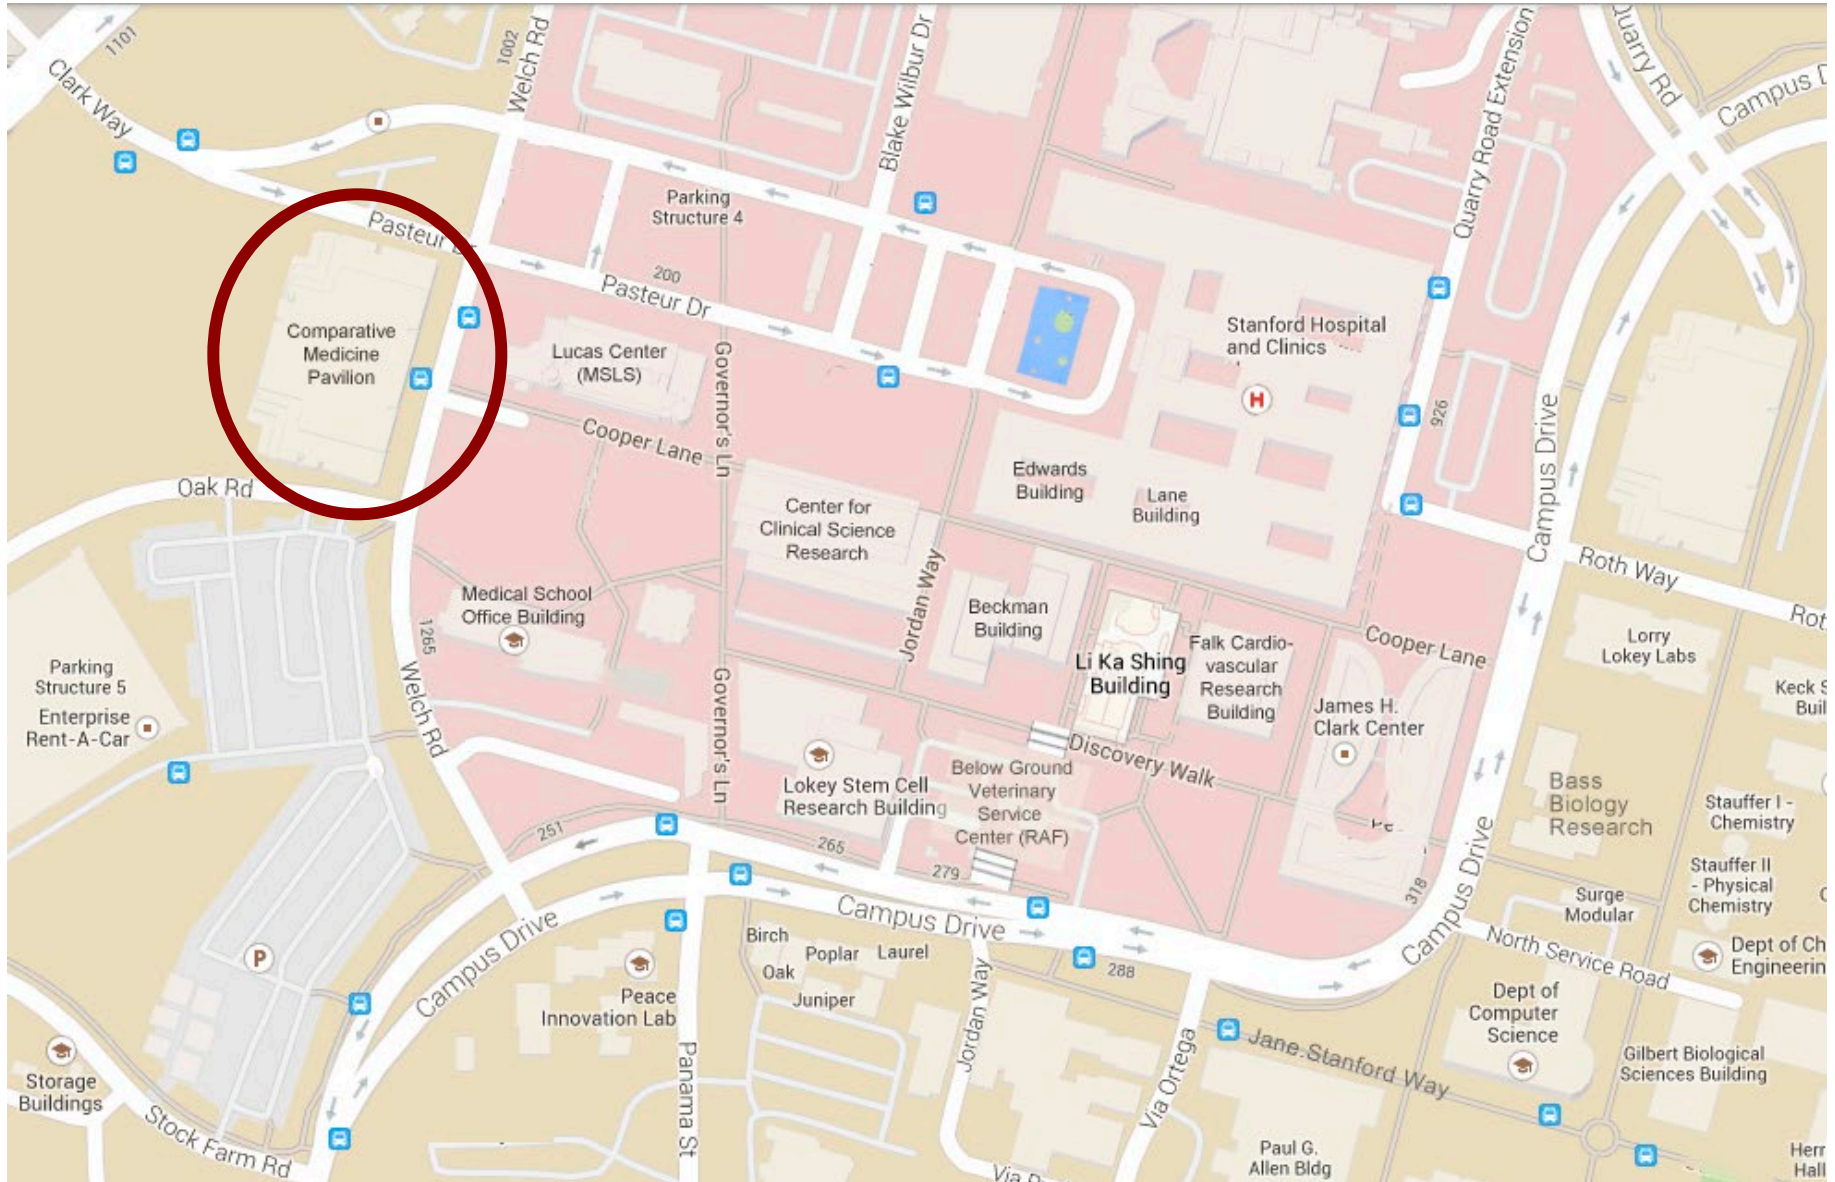

Directions to the Comparative Medicine Pavilion (CMP):

The Comparative Medicine Pavilion (CMP) is located at 1230 Welch Road at the corners of Welch and Oak Roads. The front entrance faces Welch Road.

Comparative Medicine Pavilion 1230 Welch Road

Entrance – open phone box by black handle and ring for entrance

Oak Road