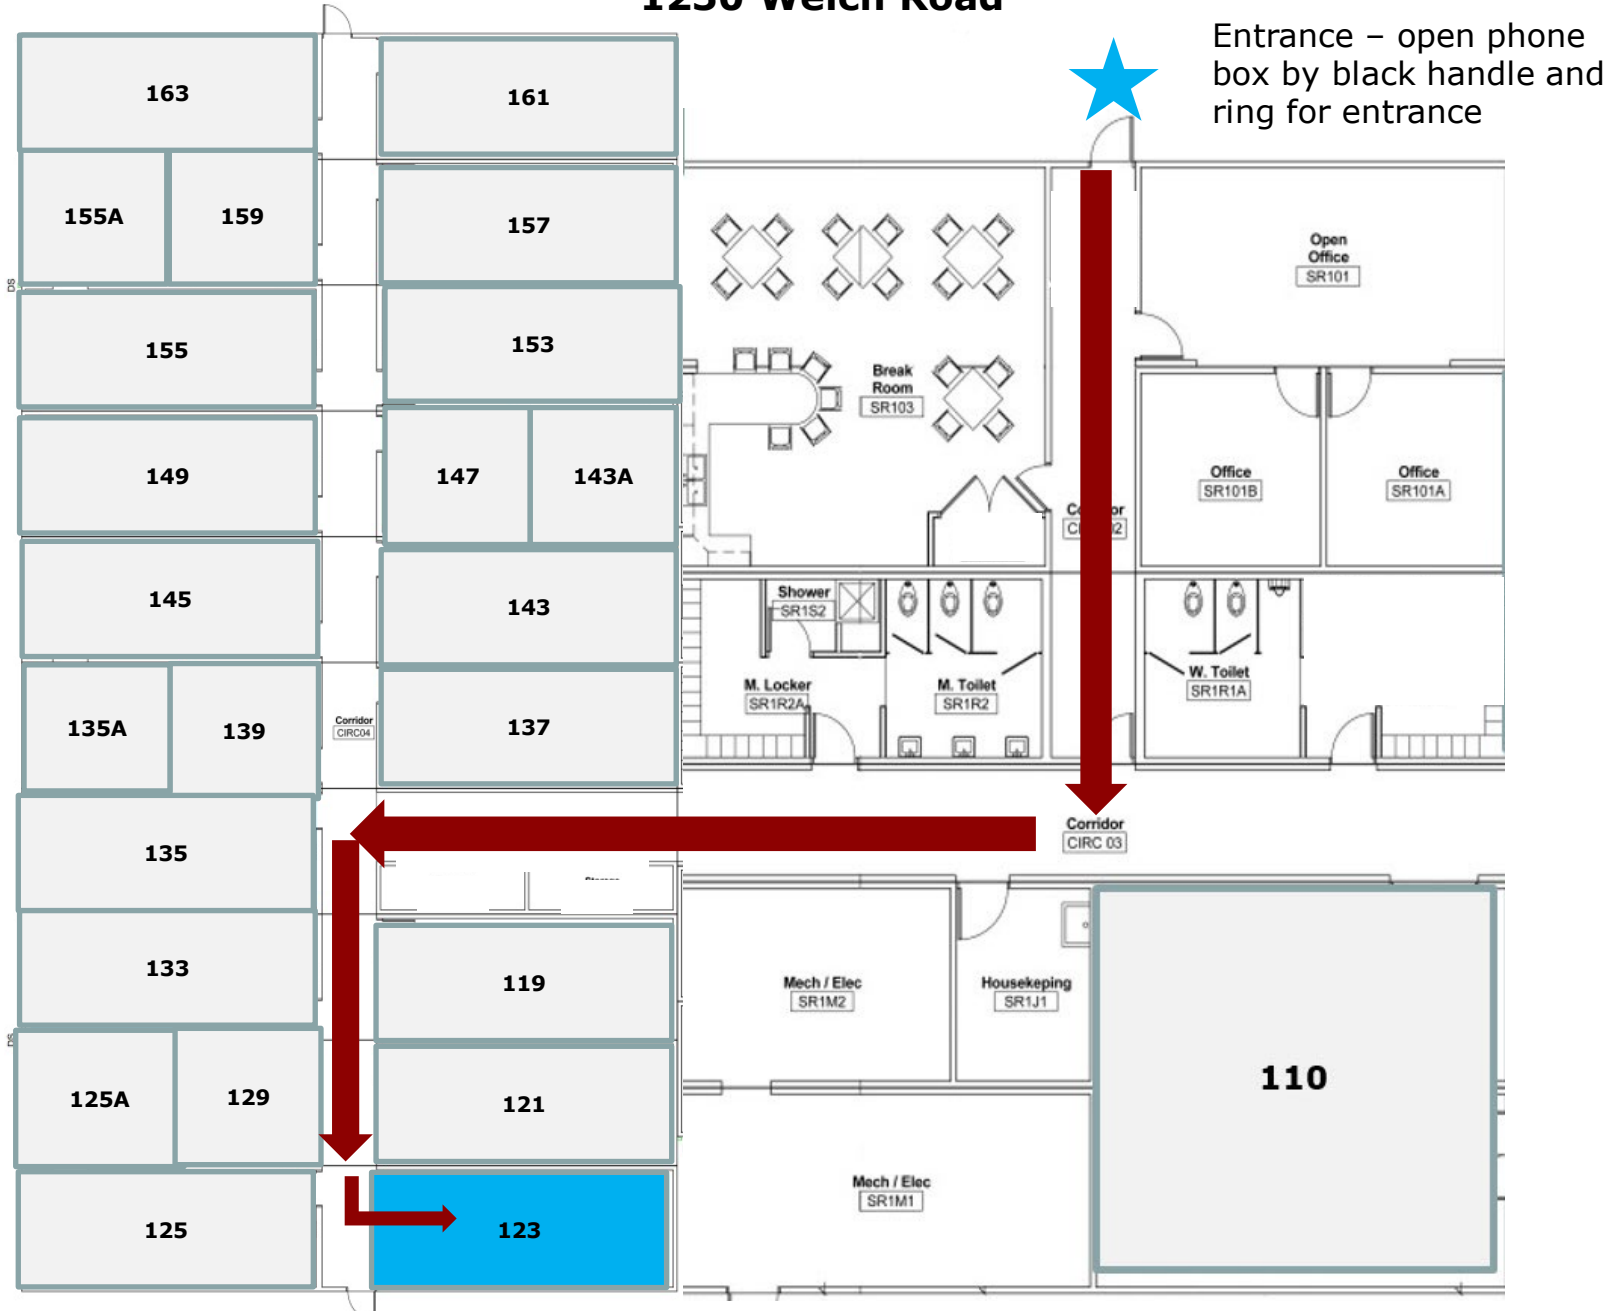

Directions to the Comparative Medicine Pavilion (CMP):

The Comparative Medicine Pavilion (CMP) is located at 1230 Welch Road at the corners of Welch and Oak Roads. The front entrance faces Welch Road.

Comparative Medicine Pavilion 1230 Welch Road

Entrance – open phone box by black handle and ring for entrance

Oak Road